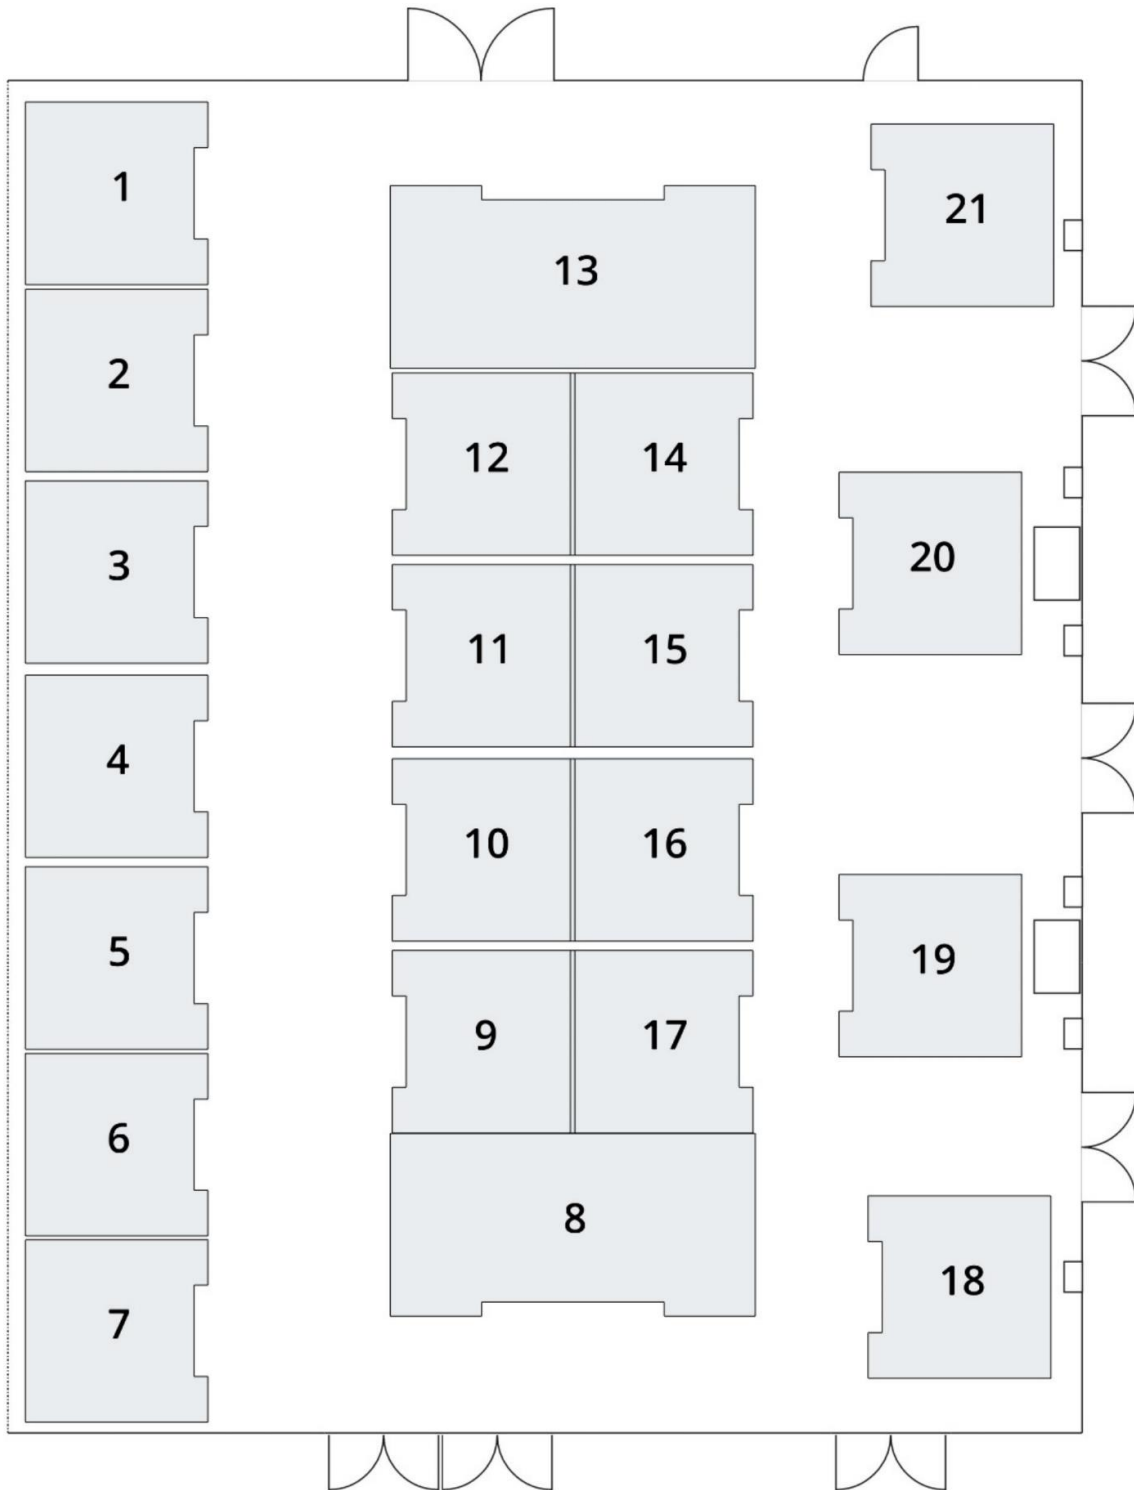

SBF 2018 EXHIBITION HALL

Exhibition Opens at 9:00 Am - 5:00 Pm / Room: Capitol Ballroom E-H

SBF 2018 MAIN CONFERENCE HALL

*Conference Hall Opens at 8:00 Am - 5:00 Pm / Room: **Capitol Ballroom A-D***