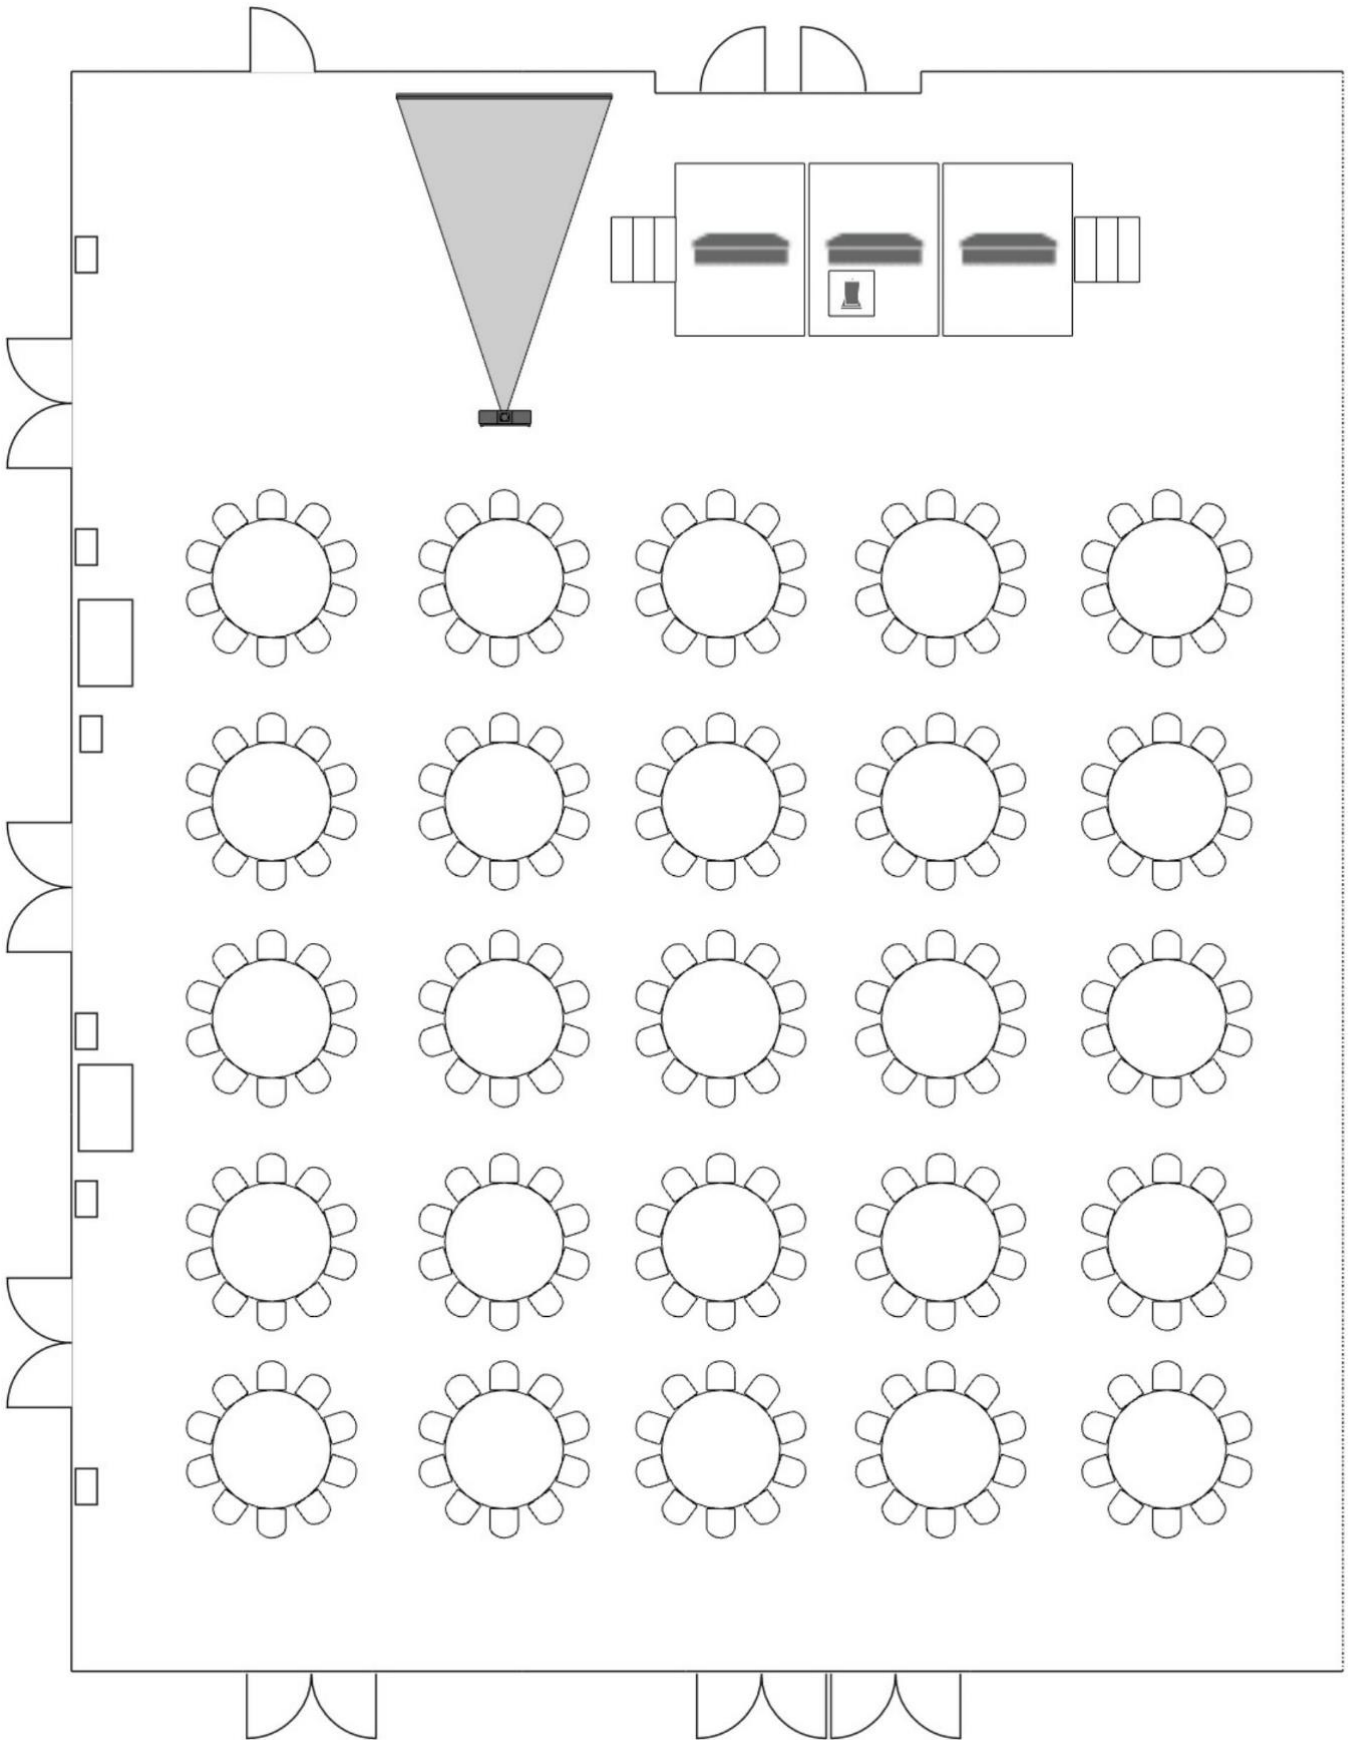

SBF 2018 EXHIBITION HALL

Exhibition Opens at 9:00 Am - 5:00 Pm / Room: Capitol Ballroom E-H

SBF 2018 MAIN CONFERENCE HALL

*Conference Hall Opens at 8:00 Am - 5:00 Pm / Room: **Capitol Ballroom A-D***